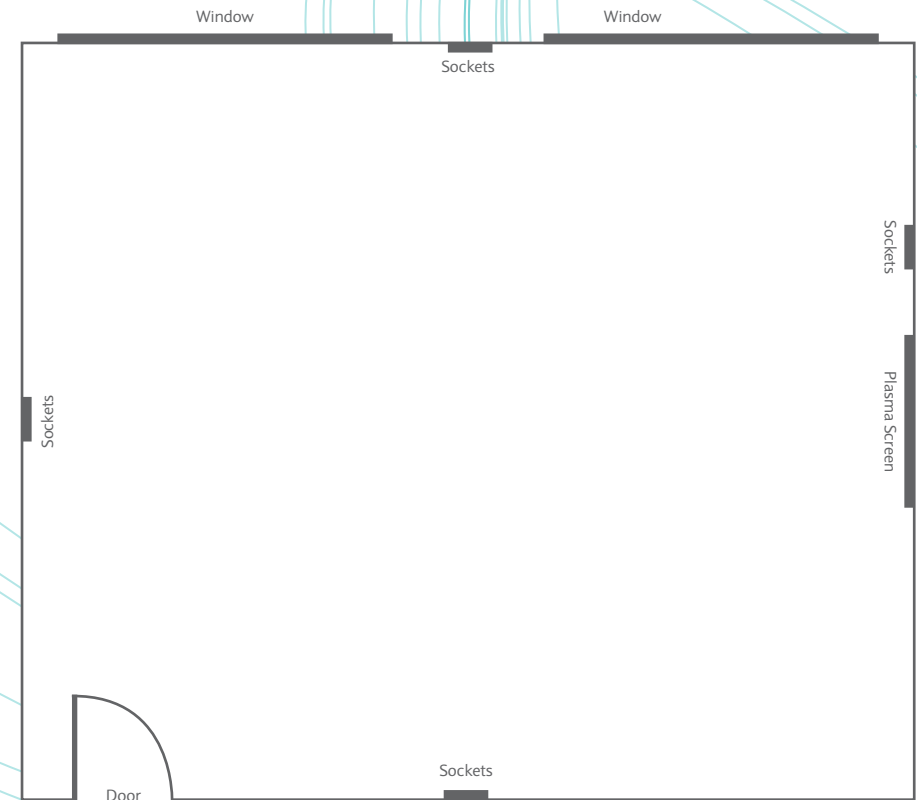

Cirrus Suite

Rooms	Capacity and Configurations							Dimensions		
Name	Maximum	Boardroom	Theatre	Cabaret	U-Shape	Classroom	Dining	L	W	H
Cirrus Suite	24	10	24	16	10	5	16	5.6	4.6	2.3

Offering 'true flexibility' for dedicated smaller training courses, quick board room meetings, intimate interviews, or smaller social gatherings; our Cirrus Suite is perfect for full day or half day meetings and is decorated throughout to the same high executive level as our other suites.

The space has the capability to be used as your main event room, in a variety of styles, or utilised for larger meetings or events as a truly private breakout room.

Business Facilities:

- Superfast Wi-Fi
- Plug & Play LED TV
- Projector Screen
- Dedicated Business Concierge
- Flipchart

Floor Plan

Our executive lounge space is the perfect place to relax

Book this room for your event now
Send a direct Email to our team at hotevents@ramadacoventry.co.uk