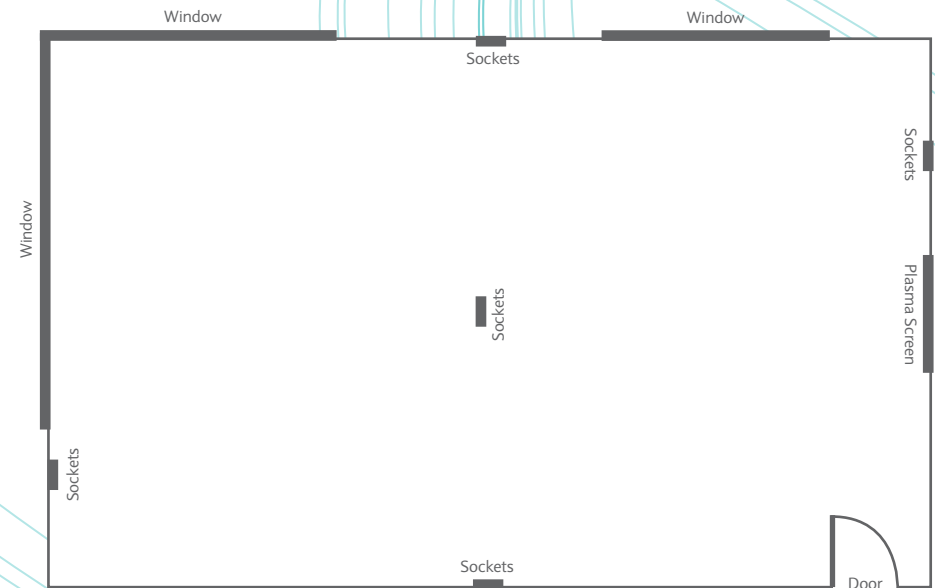

Stratus Suite

Rooms	Capacity and Configurations							Dimensions		
Name	Maximum	Boardroom	Theatre	Cabaret	U-Shape	Classroom	Dining	L	W	H
Stratus Suite	54	22	54	20	20	12	26	7.5	4.4	2.3

For the discerning training professional the Stratus Suite offers fresh natural lit ambiance, and the flexibility to cater for meetings and events for up to 54 delegates.

This stunning training space offers the flexibility for theatre, cabaret, classroom, boardroom, u-shape or private dining requirements, delivering to the needs of any organisation.

Business Facilities:

- Superfast Wi-Fi
- Plug & Play LED TV
- Projector Screen
- Dedicated Business Concierge
- Flipchart

Floor Plan

Day and 24 hour delegate rates available

Book this room for your event now

Send a direct Email our team at

hotevents@ramadacoventry.co.uk